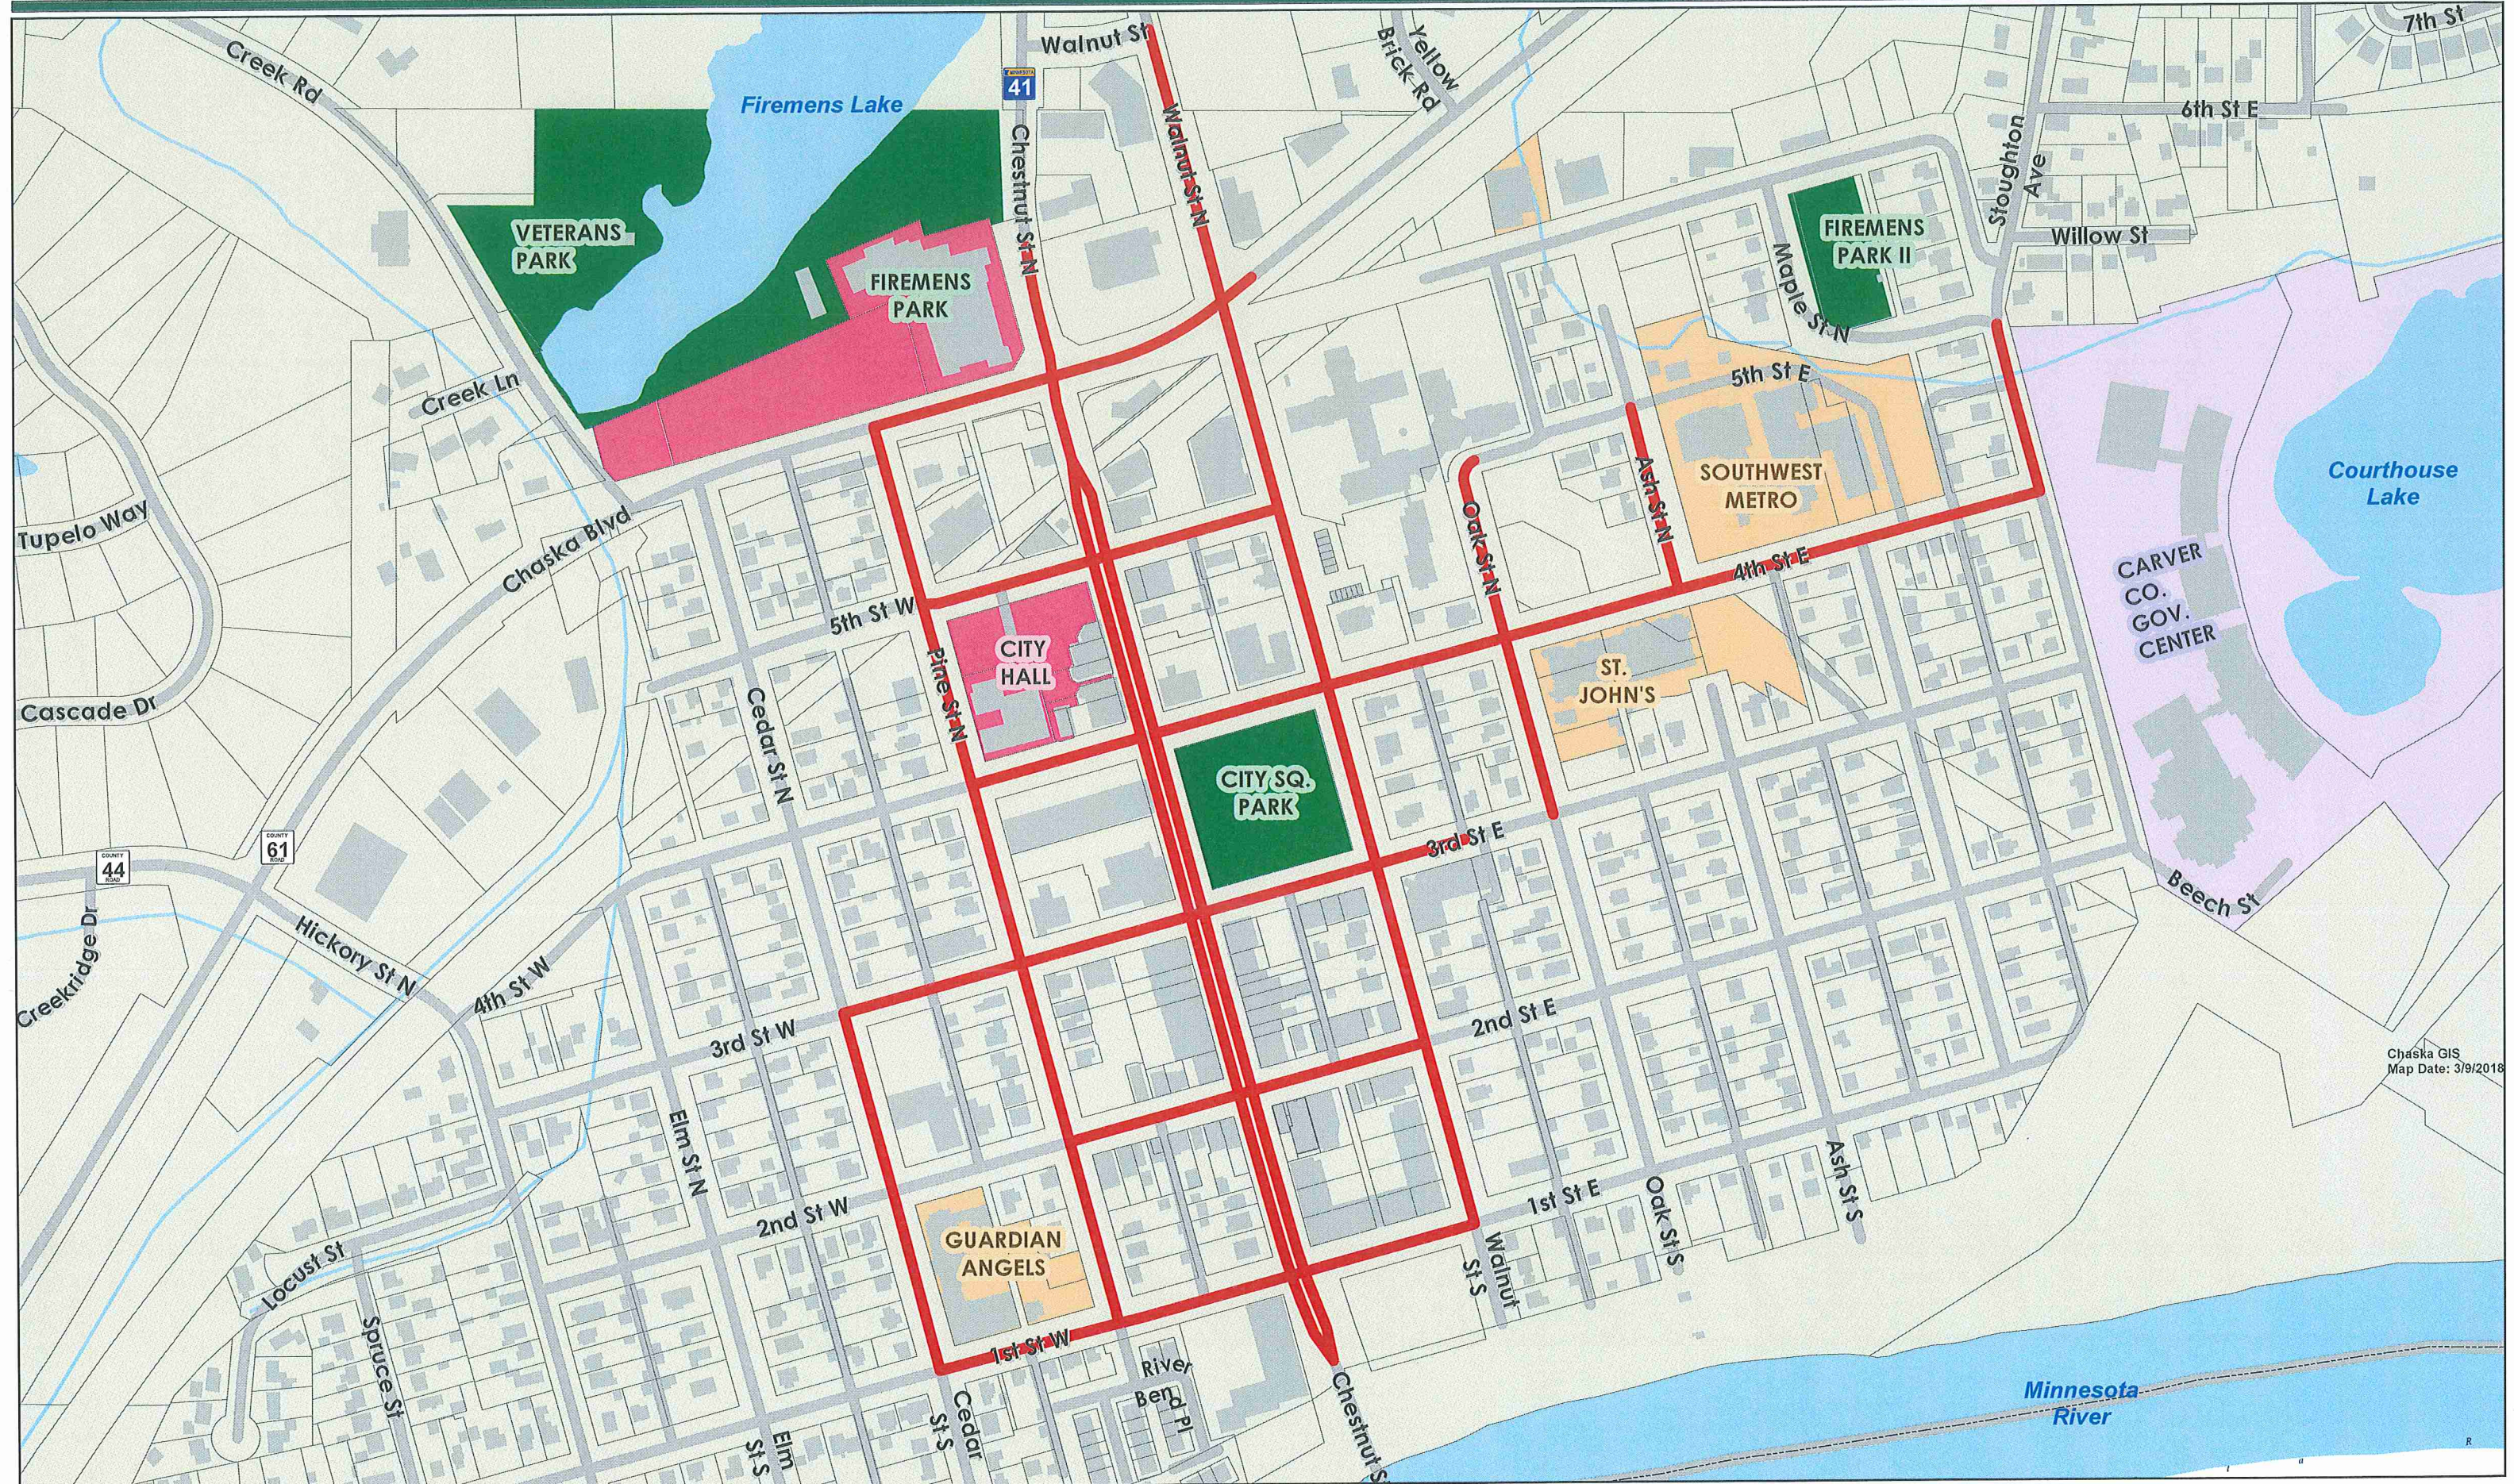

CITY OF CHASKA

DOWNTOWN SNOW REMOVAL AREAS

Legend

 Downtown Snow Removal Areas

Chaska GIS
Map Date: 3/9/2018